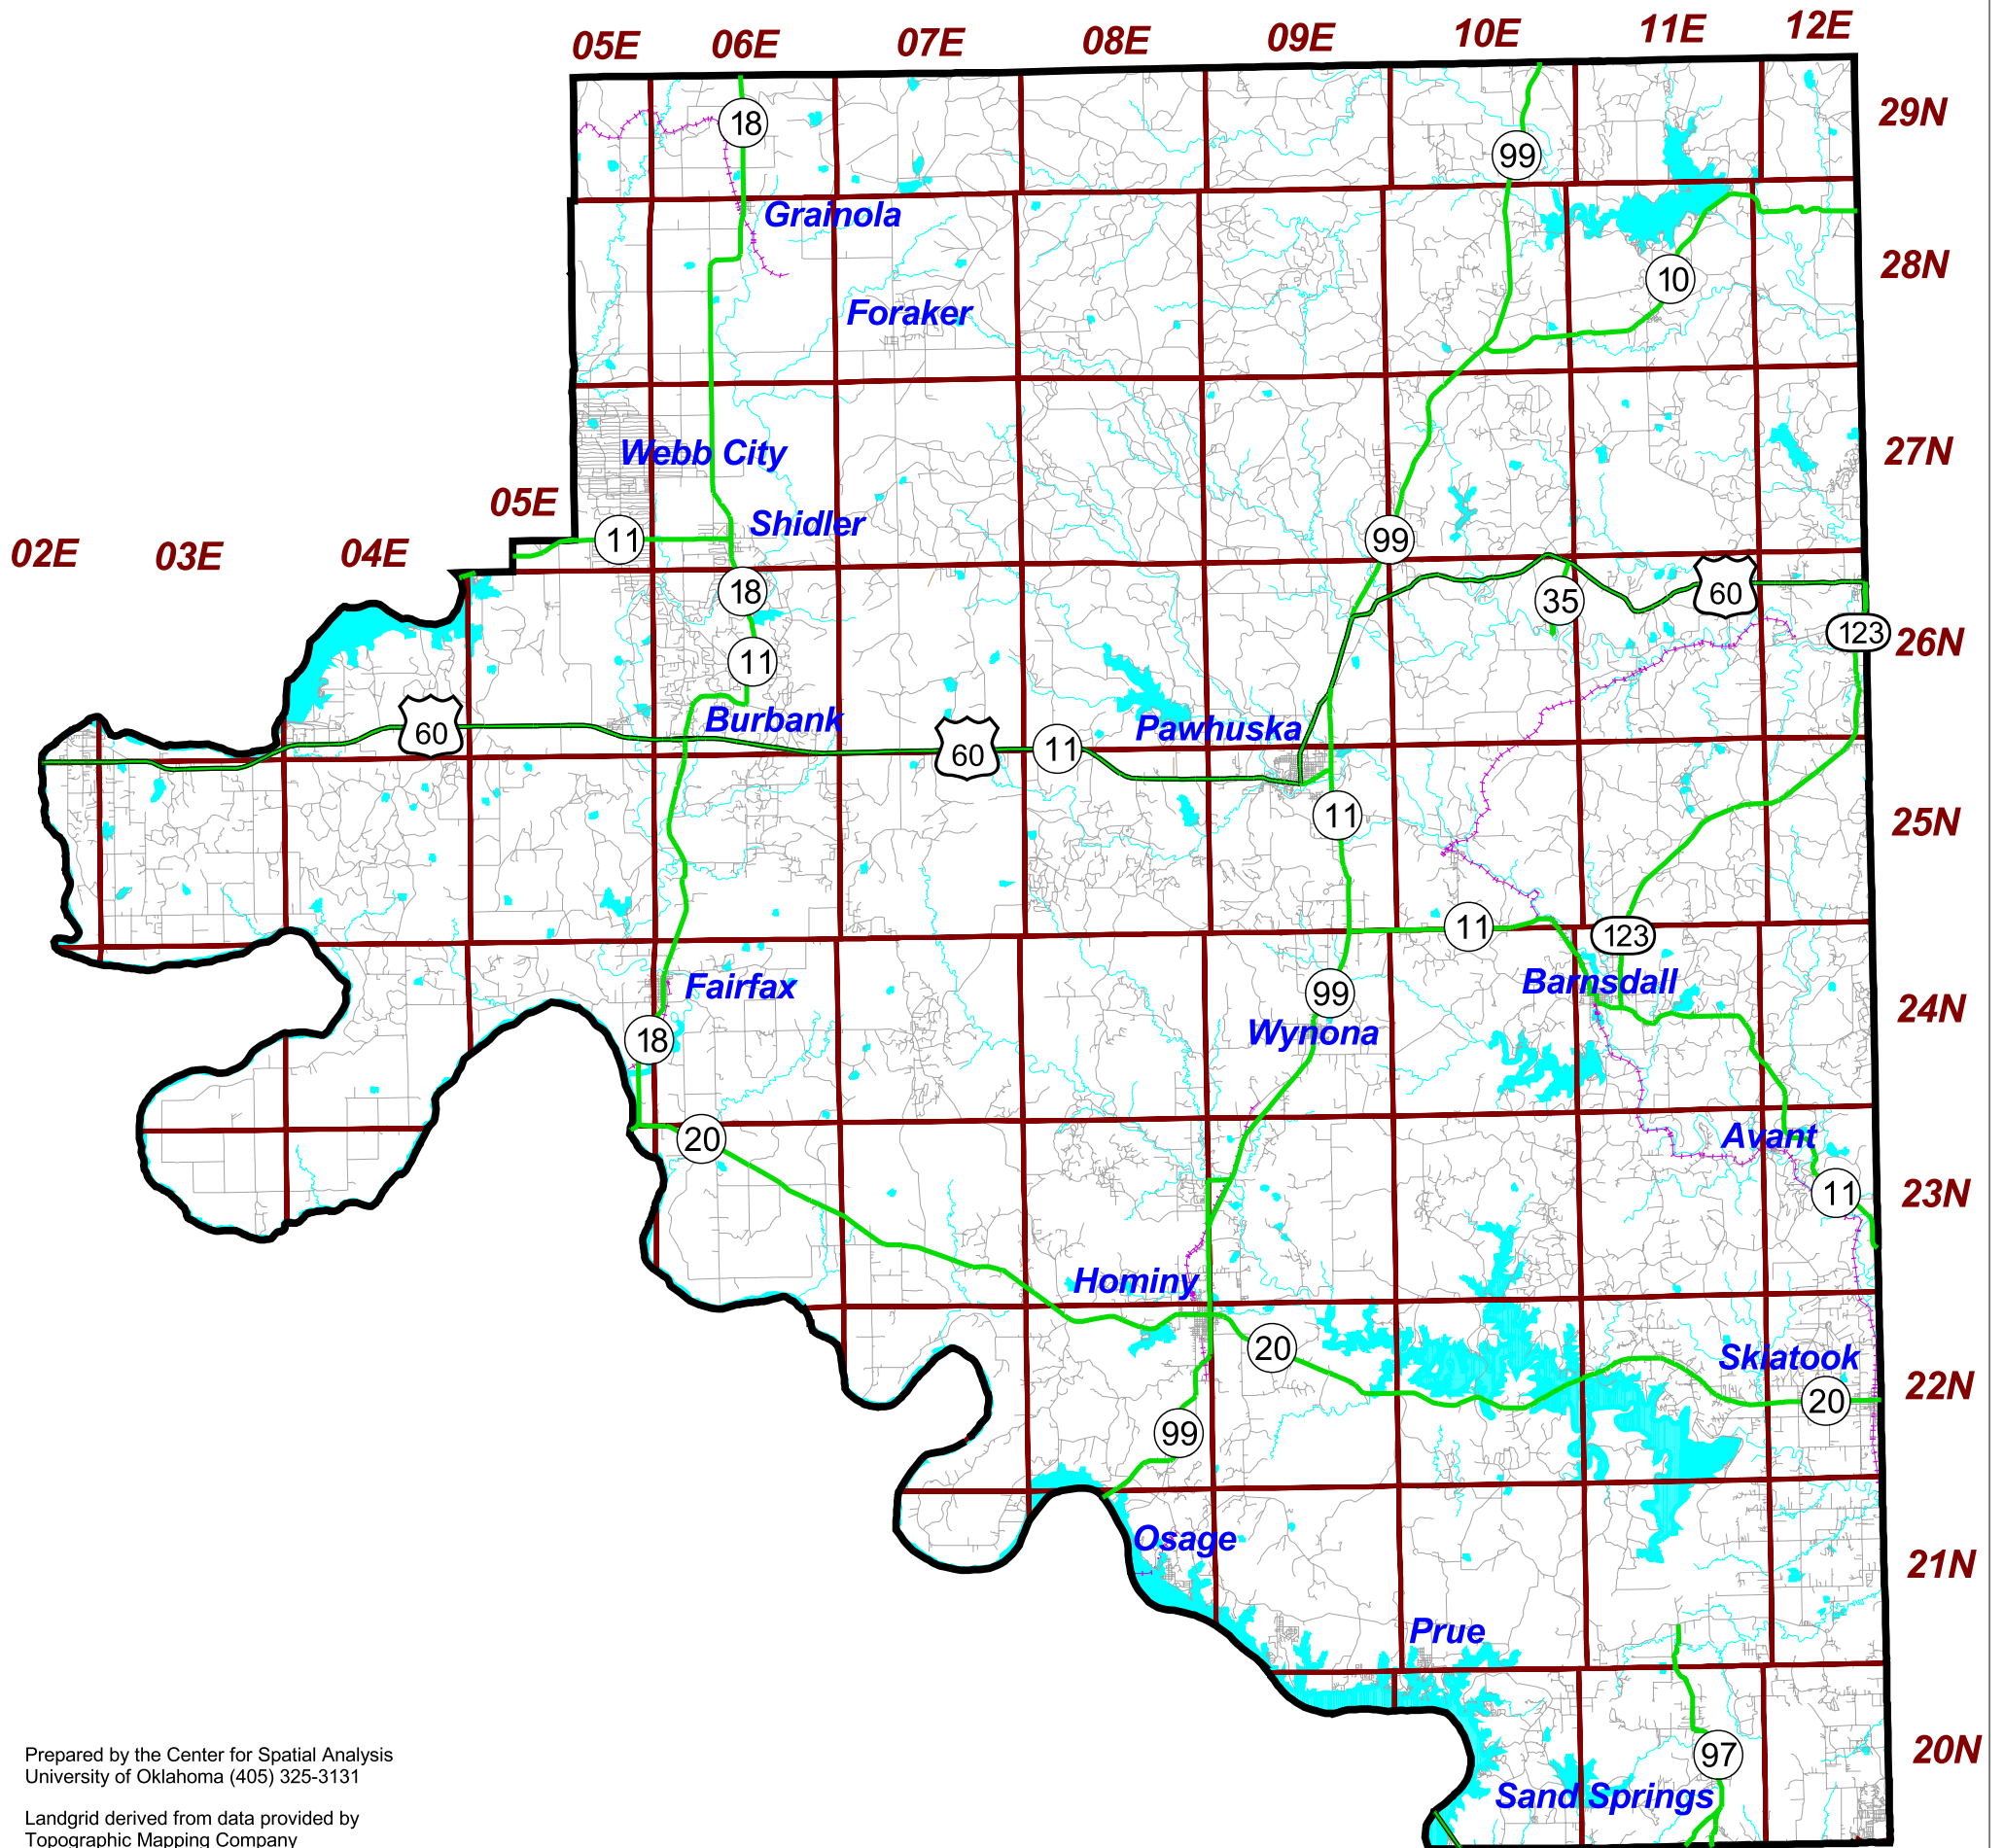

Osage County

Prepared by the Center for Spatial Analysis
University of Oklahoma (405) 325-3131

Landgrid derived from data provided by
Topographic Mapping Company
Oklahoma City, OK